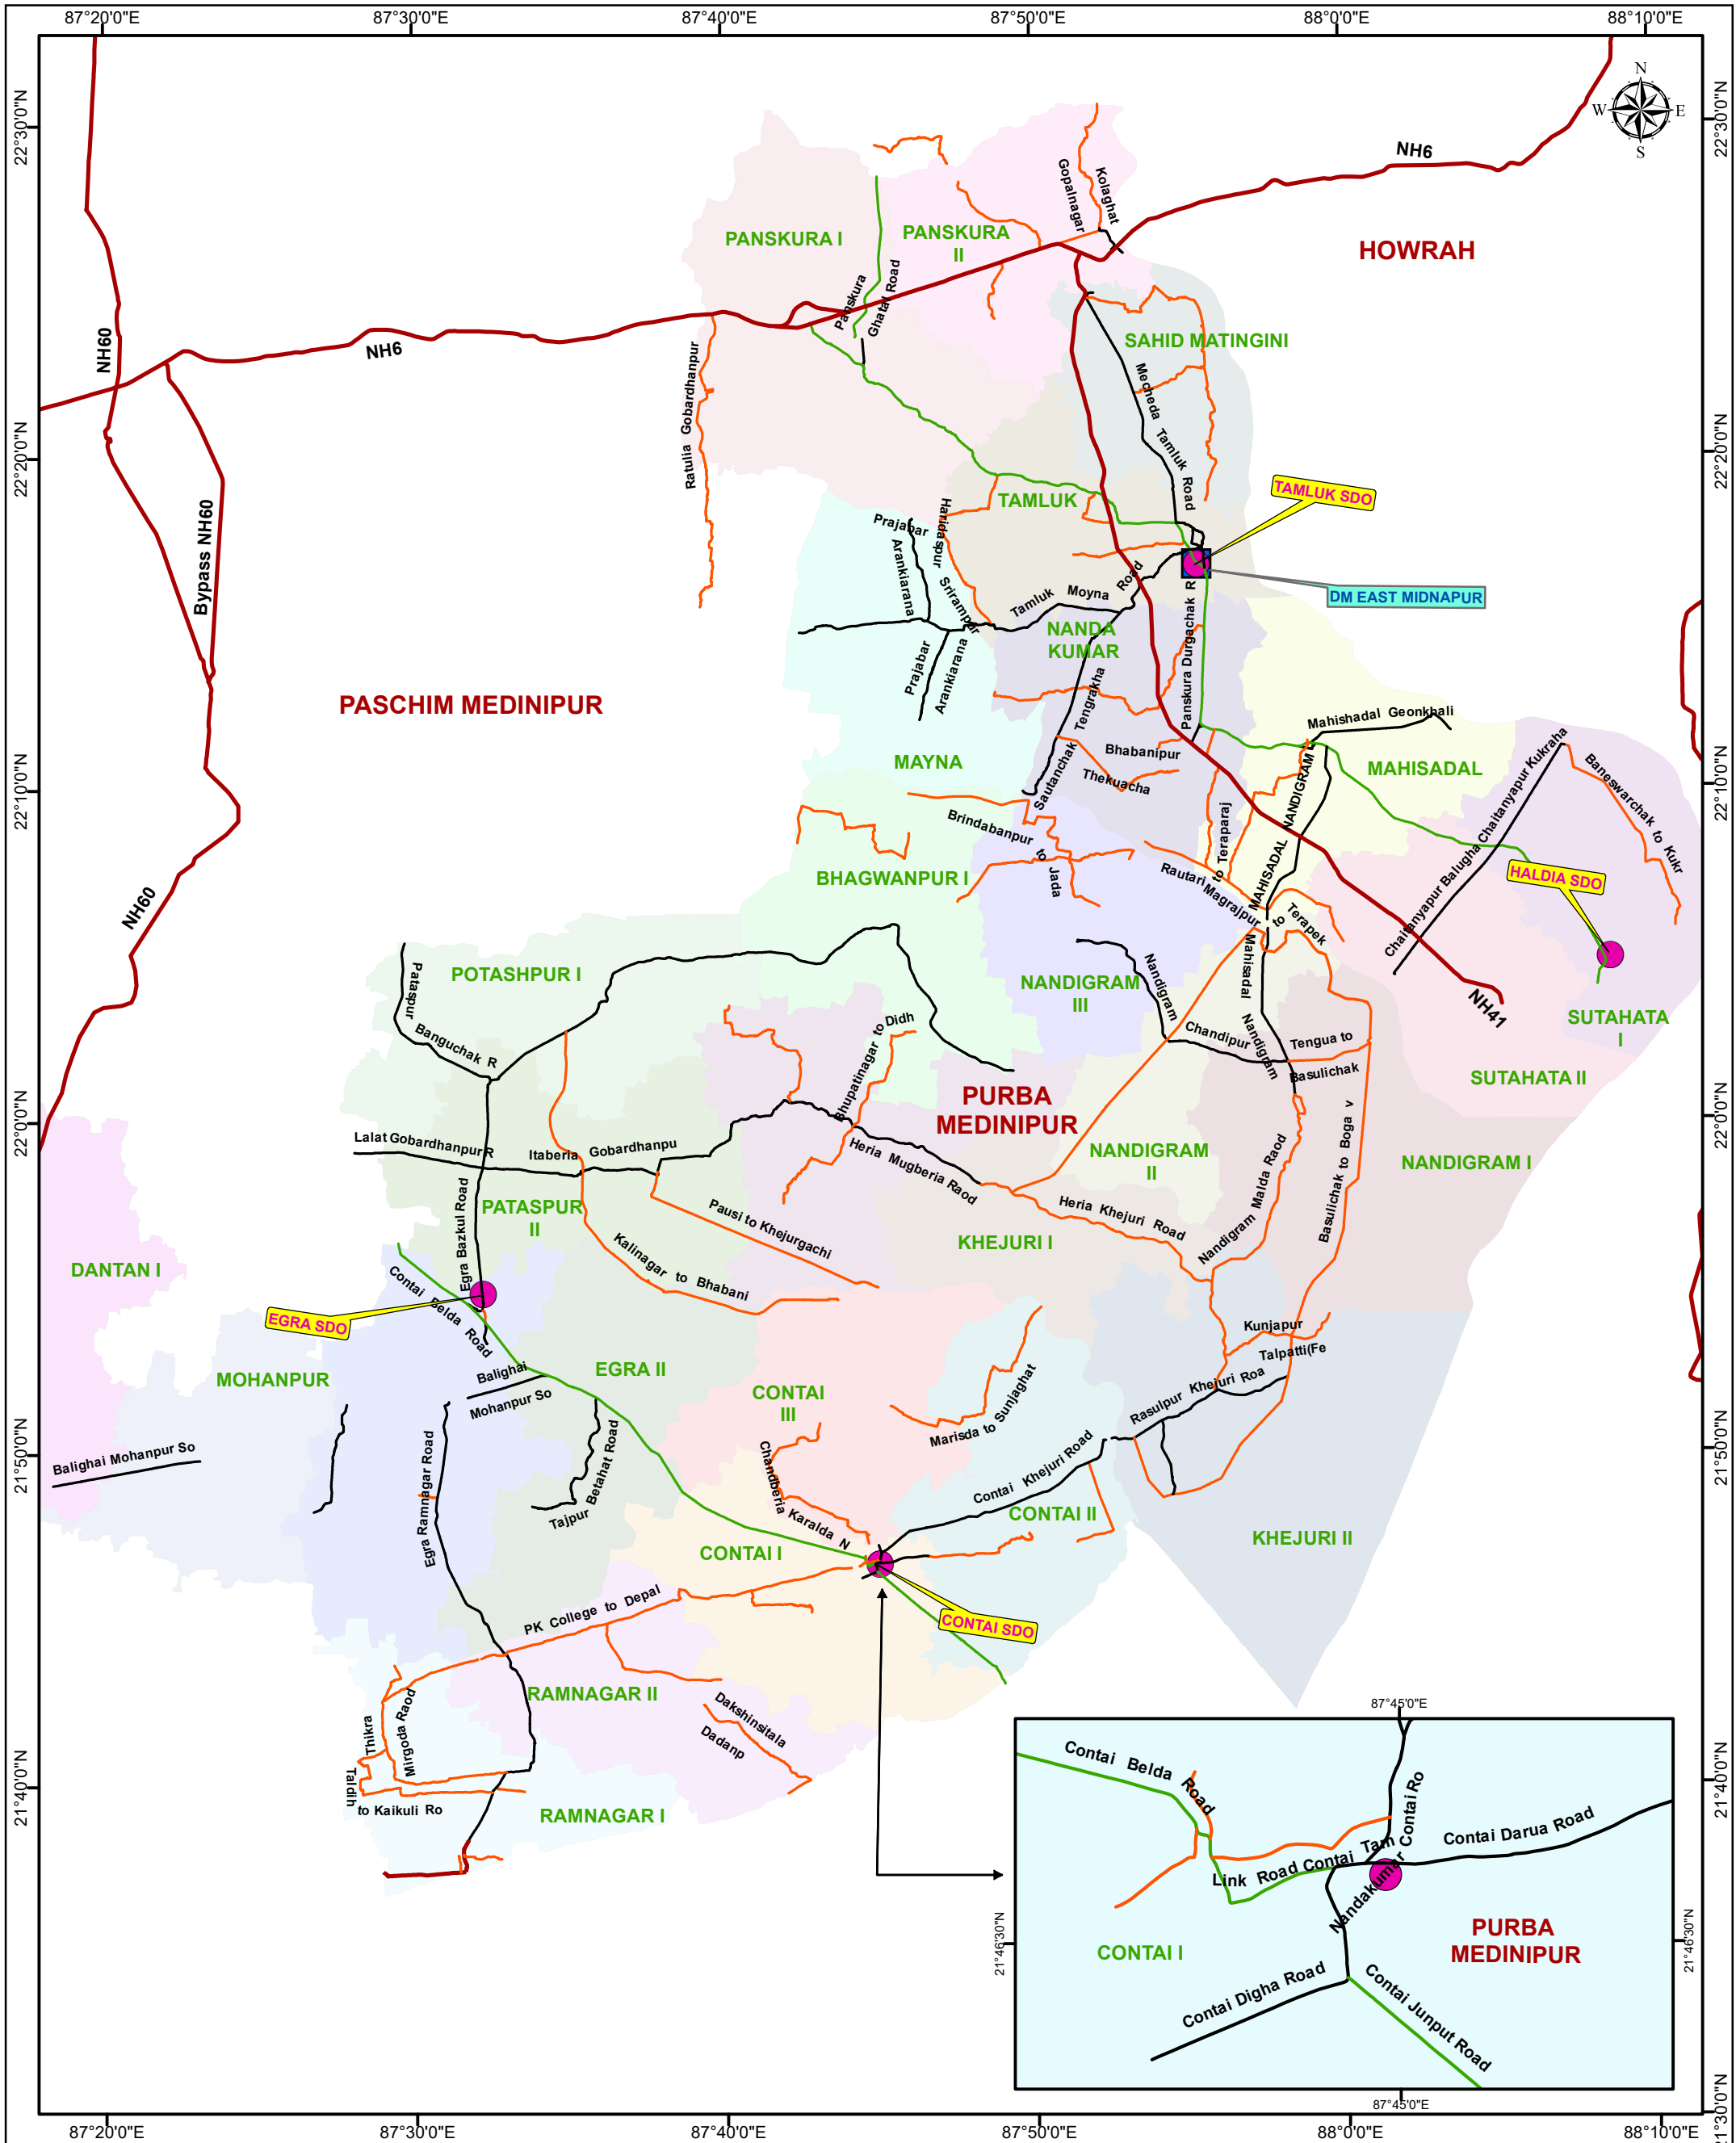

# PURBA MEDINIPUR

## LEGEND

	NATIONAL HIGHWAY		SUB-DIVISION OFFICE
	STATE HIGHWAY		DM OFFICE
	MAJOR DISTRICT ROAD		DISTRICT
	RURAL ROAD		

1:50000

Kilometers